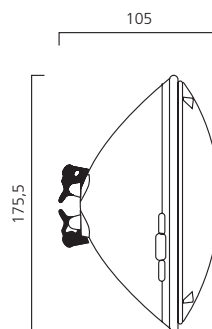

Dimensions (mm)

DIRECTIONS FOR USE

- Only for use with magnetic (non electronic) transformer.
- The remote control is an optional accessory; lamps also function with ordinary switches.